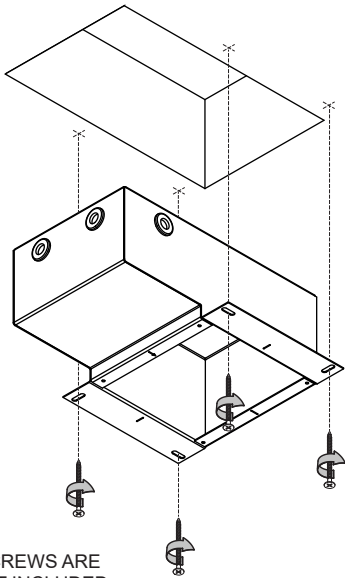

Conbox 140x250x100x210

11624030

DRIVERS & ACCESSORIES

For latest version of driver matrix and available accessories check www.supermodular.com or connect with your sales contact.

WALL INSTALLATION

Install with driver compartment facing down.

11624030 CONBOX 140X250X100X210		PLASTERED FINISH		EXPOSED CONCRETE FINISH
	+	12292630 GYPSUM FIBREBOARD 150X150	12292430 GYPKIT TRIMLESS 150X150 - Ø70	11624230 CONCRETE KIT 150X150 - Ø70
		THIMBLE 74 SMART 82 SMART 82 ADJUSTABLE K72 & K77	THIMBLE 70 TRIMLESS	THIMBLE 74 THIMBLE 70 TRIMLESS SMART 82