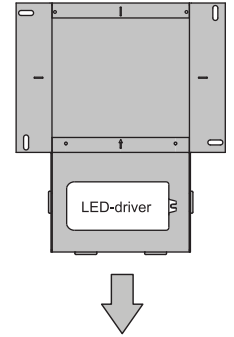

Conbox 140x250x100x210

11624030

DRIVERS & ACCESSORIES

For latest version of driver matrix and available accessories check www.supermodular.com or connect with your sales contact.

WALL INSTALLATION

Install with driver compartment facing down.