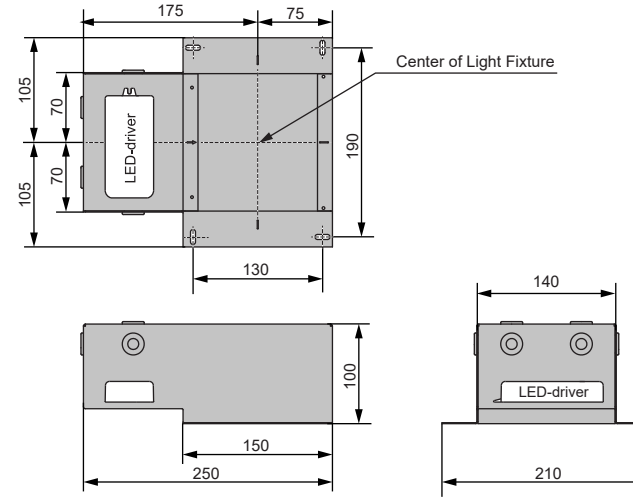

Conbox 140x250x100x210

11624030

DRIVERS & ACCESSORIES

For latest version of driver matrix and available accessories check www.supermodular.com or connect with your sales contact.

WALL INSTALLATION

Install with driver compartment facing down.

11624030 CONBOX 140X250X100X210		PLASTERED FINISH		EXPOSED CONCRETE FINISH
	+	12292630 GYPSUM FIBREBOARD 150X150	12292430 GYPKIT TRIMLESS 150X150 - Ø70	11624230 CONCRETE KIT 150X150 - Ø70
		THIMBLE 74 SMART 82 SMART 82 ADJUSTABLE K72 & K77	THIMBLE 70 TRIMLESS	THIMBLE 74 THIMBLE 70 TRIMLESS SMART 82