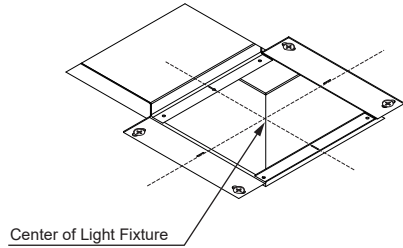

Conbox 140x250x100x210

11624030

DRIVERS & ACCESSORIES

For latest version of driver matrix and available accessories check www.supermodular.com or connect with your sales contact.

WALL INSTALLATION

Install with driver compartment facing down.

11624030 CONBOX 140X250X100X210		PLASTERED FINISH		EXPOSED CONCRETE FINISH
	+	12292630 GYPSUM FIBREBOARD 150X150	12292430 GYPKIT TRIMLESS 150X150 - Ø70	11624230 CONCRETE KIT 150X150 - Ø70
		THIMBLE 74 SMART 82 SMART 82 ADJUSTABLE K72 & K77	THIMBLE 70 TRIMLESS	THIMBLE 74 THIMBLE 70 TRIMLESS SMART 82